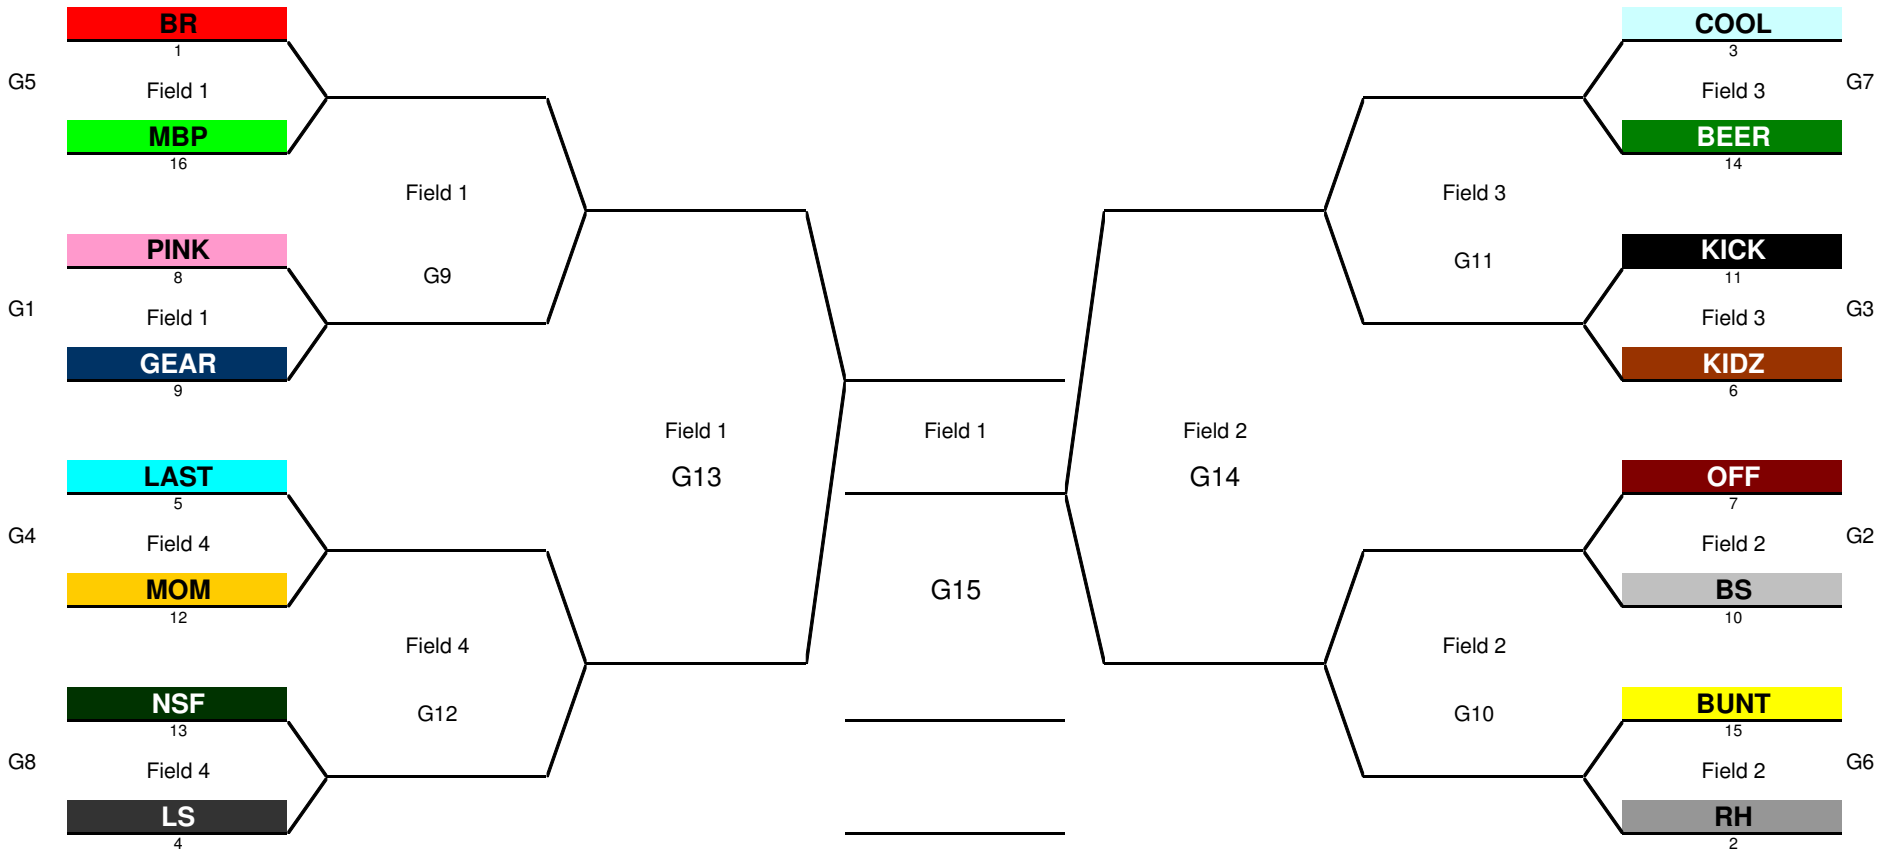

NAKAD Kickball

Monsoon Division

Fall 09

16-Team Single Elimination Playoff Bracket

12/4/09 GAMES

| | | Away | Home | Refs | |
|--------|----|------|-------------|-------------|-------------|
| 7PM | G1 | 1 | GEAR | PINK | MBP |
| | G2 | 2 | BS | OFF | BUNT |
| | G3 | 3 | KICK | KIDZ | NSF |
| | G4 | 4 | MOM | LAST | BEER |
| 8:30PM | G5 | 1 | MBP | BR | Win G1 |
| | G6 | 2 | BUNT | RH | Win G2 |
| | G7 | 3 | BEER | COOL | Win G3 |
| | G8 | 4 | NSF | LS | Win G4 |

12/11/09 GAMES

| | | Away | Home | Refs | |
|--------|-----|------|----------------|----------------|--------------|
| 6:30PM | G9 | 1 | Win G1 | Win G5 | week 1 |
| | G10 | 2 | Win G2 | Win G6 | week 1 |
| | G11 | 3 | Win G3 | Win G7 | week 1 |
| | G12 | 4 | Win G4 | Win G8 | week 1 |
| 7:30PM | G13 | 1 | Win G12 | Win G9 | Lose G9 G12 |
| | G14 | 2 | Win G11 | Win G10 | Lose G10 G11 |
| 8:30PM | G15 | 1 | Win G14 | Win G13 | Lose G13 G14 |